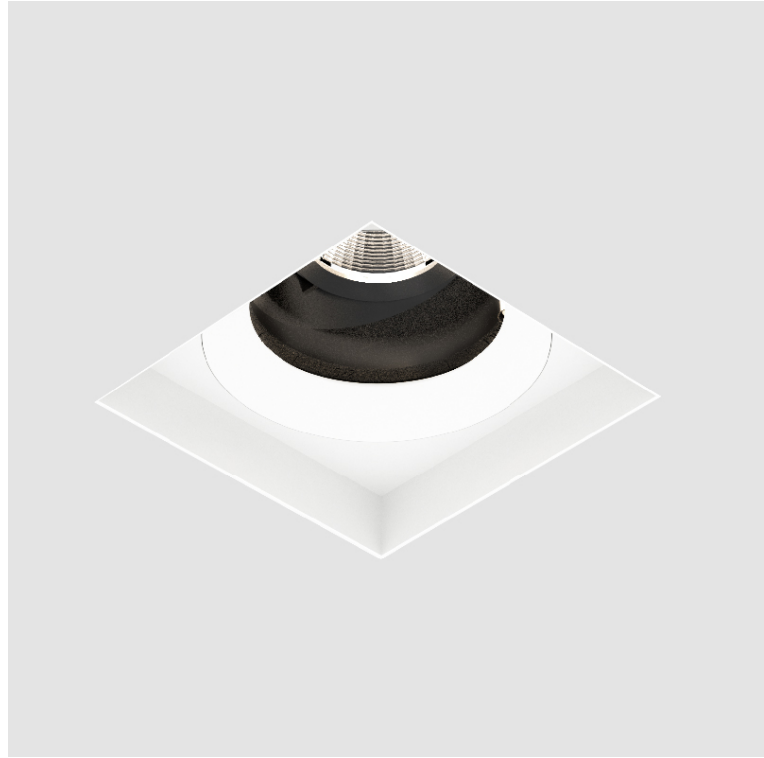

ELECTRICAL

Lamp Type: LED (Zhaga Standard)
Input Wattage (W): 16.5
Total Output Wattage (W): 14.5
Dimming: Tri-Mode (Non-Dimming and Phase Dimming (120Vac only) and 0-10V Dimming)
Driver Included: No
Driver Location: Recessed Housing
Driver Type: Constant Current - Universal
Driver Class: Class 2
Housing: See components
Input Voltage (V): 120 - 277
Constant Current (MA): 500

LED

Number of LEDs: 1
Color Temperature (°K): 2700 / 3000 / 3500 / 4000
Max. Delivered Lumen (lm): 940 / 980 / 1029 / 1050
Nominal Lumen (lm): 1386 / 1438 / 1511 / 1542
CRI: >90 CRI
Efficiency (%): 87.9 / 88.4 / 87.9
Lamp Life (hrs): 50000
Upon Request: RGB-W Tunable White Special Color Temperature Special LED

OPTICAL

Reflector: 20 / 40 / 60
Adjustability: Rotational 355°; Tilt 30°
Upon Request: Special Beam Angles

RATINGS AND CERTIFICATIONS

Available for international specifications by adding "INT" at the end of the existing Model #. For assistance on 'custom' specifications, contact zteam@zaneen.com. In a constant effort to supply the best product, we reserve the right to change specifications or materials without notice. The most recent specification sheets are found at zaneen.com

IP rating: IP20