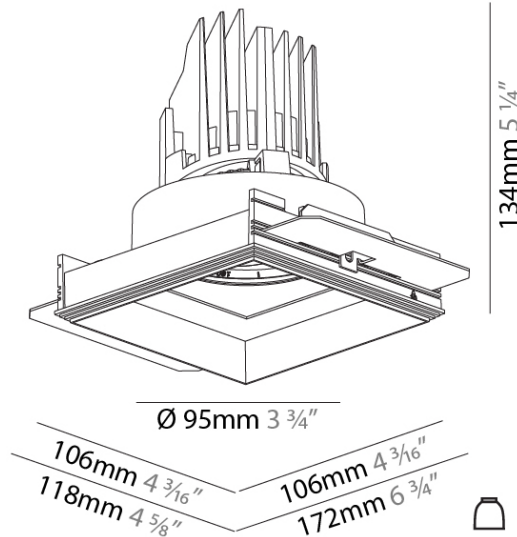

ELECTRICAL

Lamp Type: LED (Zhaga Standard)

Input Wattage (W): 15.5

Total Output Wattage (W): 14.5

Dimming: Tri-Mode (Non-Dimming and Phase Dimming (120Vac only) and 0-10V Dimming)

Driver Included: No

Driver Location: Recessed Housing

Driver Type: Constant Current - Universal

Driver Class: Class 2

Housing: See components

Input Voltage (V): 120 - 277

Constant Current (MA): 500

LED

Number of LEDs: 1

Color Temperature (°K): 2700 / 3000 / 3500 / 4000

Max. Delivered Lumen (lm): 940 / 980 / 1029 / 1050

Nominal Lumen (lm): 1386 / 1438 / 1511 / 1542

CRI: >90 CRI

Efficiency (%): 87.9 / 88.4 / 87.9

Lamp Life (hrs): 50000

Upon Request: RGB-W Tunable White Special Color Temperature Special LED

OPTICAL

Reflector: 20 / 40 / 60

Adjustability: Rotational 355°; Tilt 30°

Upon Request: Special Beam Angles

Available for international specifications by adding "INT" at the end of the existing Model #. For assistance on 'custom' specifications, contact zteam@zaneen.com. In a constant effort to supply the best product, we reserve the right to change specifications or materials without notice. The most recent specification sheets are found at zaneen.com

IP rating: IP20