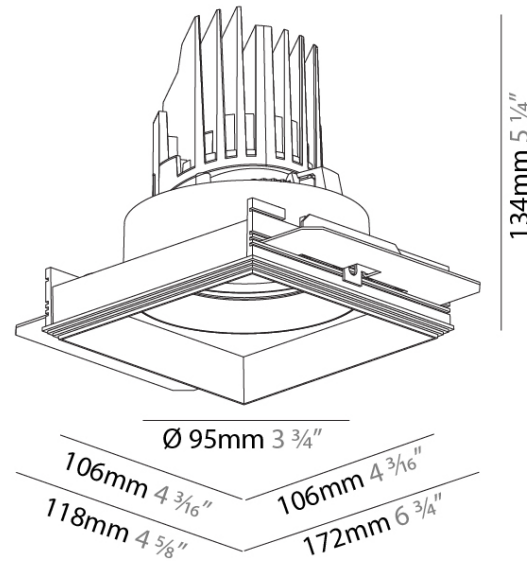

ELECTRICAL

Lamp Type: LED (Zhaga Standard)
Input Wattage (W): 16.5
Total Output Wattage (W): 14.5
Dimming: Tri-Mode (Non-Dimming and Phase Dimming (120Vac only) and 0-10V Dimming)
Driver Included: No
Driver Location: Recessed Housing
Driver Type: Constant Current - Universal
Driver Class: Class 2
Housing: See components
Input Voltage (V): 120 - 277
Constant Current (MA): 500

LED

Number of LEDs: 1
Color Temperature (°K): 2700 / 3000 / 3500 / 4000
Max. Delivered Lumen (lm): 940 / 980 / 1029 / 1050
Nominal Lumen (lm): 1386 / 1438 / 1511 / 1542
CRI: >90 CRI
Efficiency (%): 87.9 / 88.4 / 87.9
Lamp Life (hrs): 50000
Upon Request: RGB-W Tunable White Special Color Temperature Special LED

OPTICAL

Reflector: 20 / 40 / 60
Adjustability: Rotational 355°; Tilt 30°
Upon Request: Special Beam Angles

RATINGS AND CERTIFICATIONS

Available for international specifications by adding "INT" at the end of the existing Model #. For assistance on 'custom' specifications, contact zteam@zaneen.com. In a constant effort to supply the best product, we reserve the right to change specifications or materials without notice. The most recent specification sheets are found at zaneen.com

IP rating: IP20